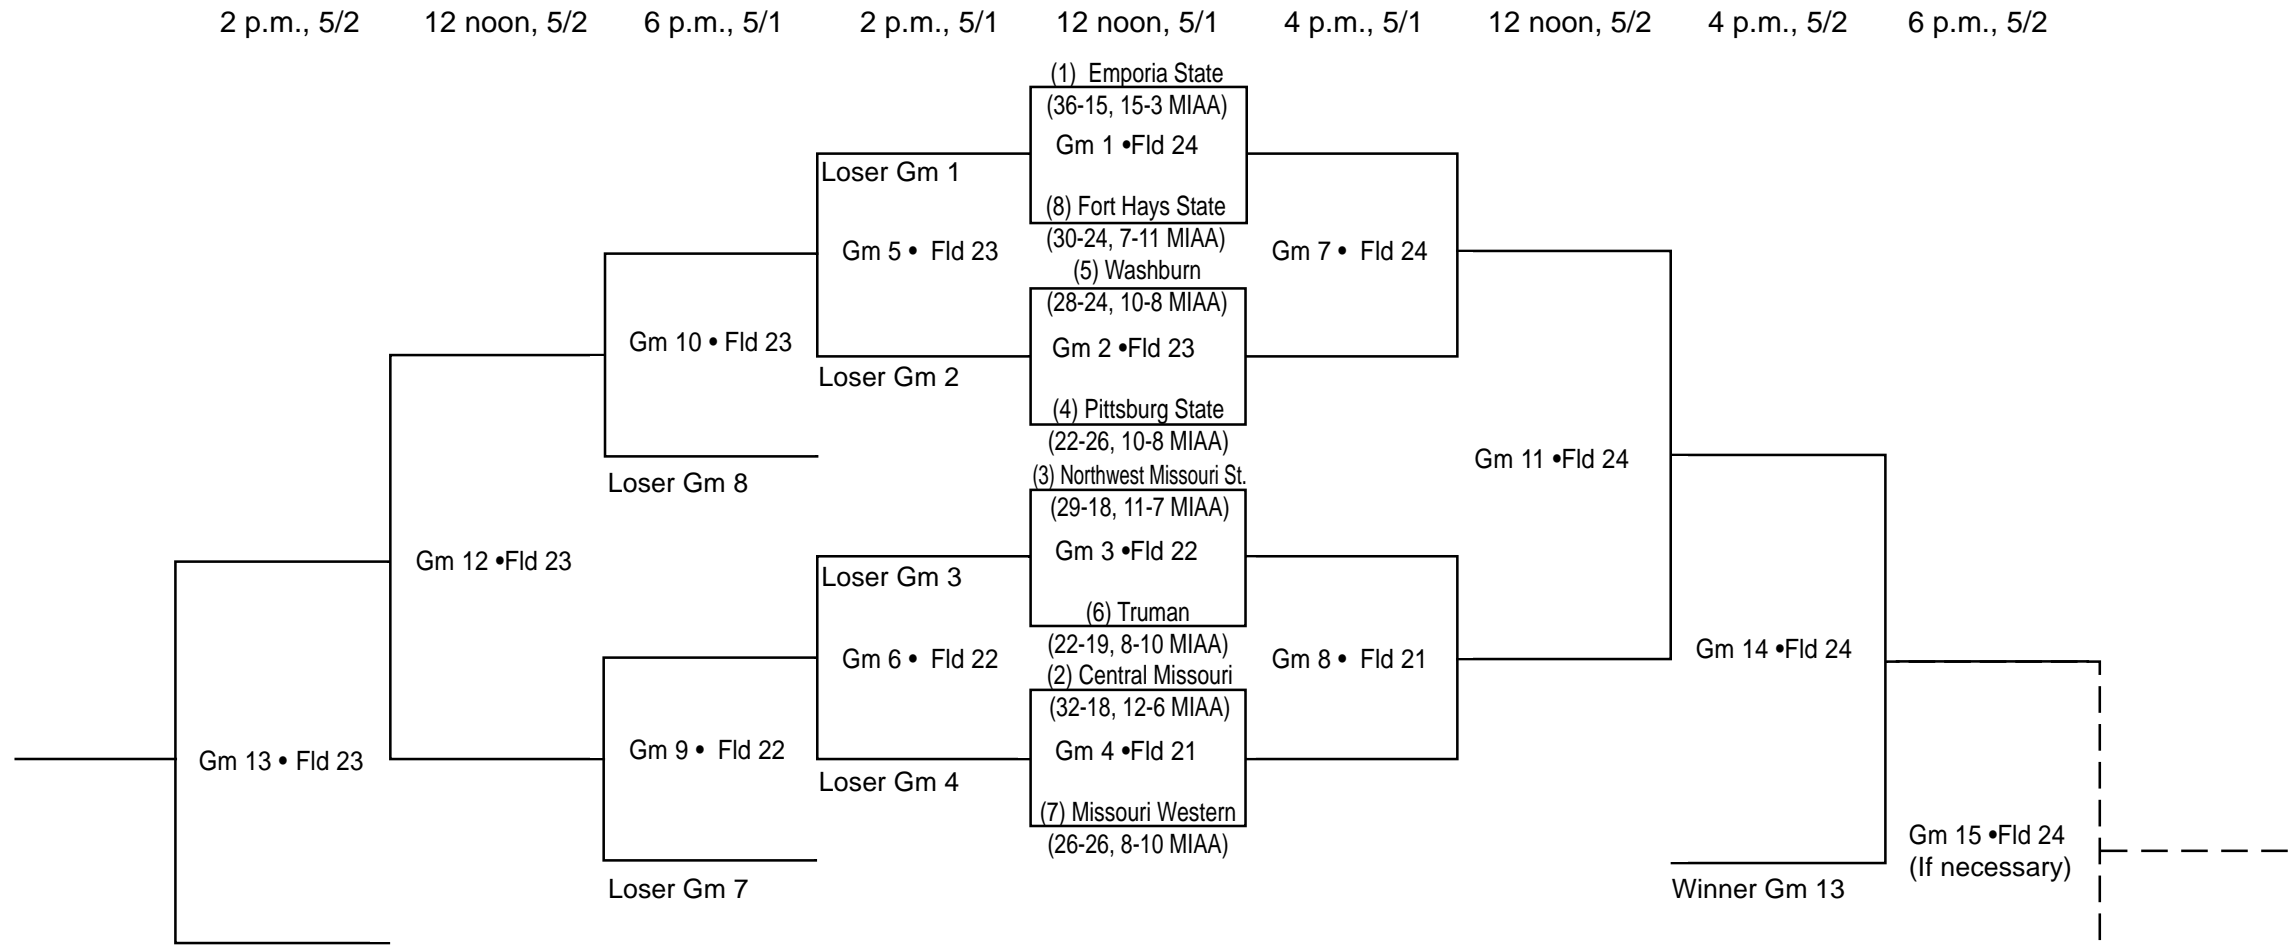

MIAA Softball Tournament

May 1-2, 2008

Mid-America West Sports Complex

Shawnee, Kan.

DIRECTIONS TO MID-AMERICA WEST SPORTS COMPLEX -- 20200 Johnson Drive, Shawnee, Kan.: Take Interstate 435 West (I-435 South on the Kansas side of the loop if you are coming from I-70) to the Johnson Drive exit (6C). Go west 2 1/4 miles on Johnson Drive. *Note: There are two softball complexes on Johnson Drive. Mid-America West is on the right side of the street as you go west on Johnson Drive and will be the second of the two complexes you'll come to as you drive west.*