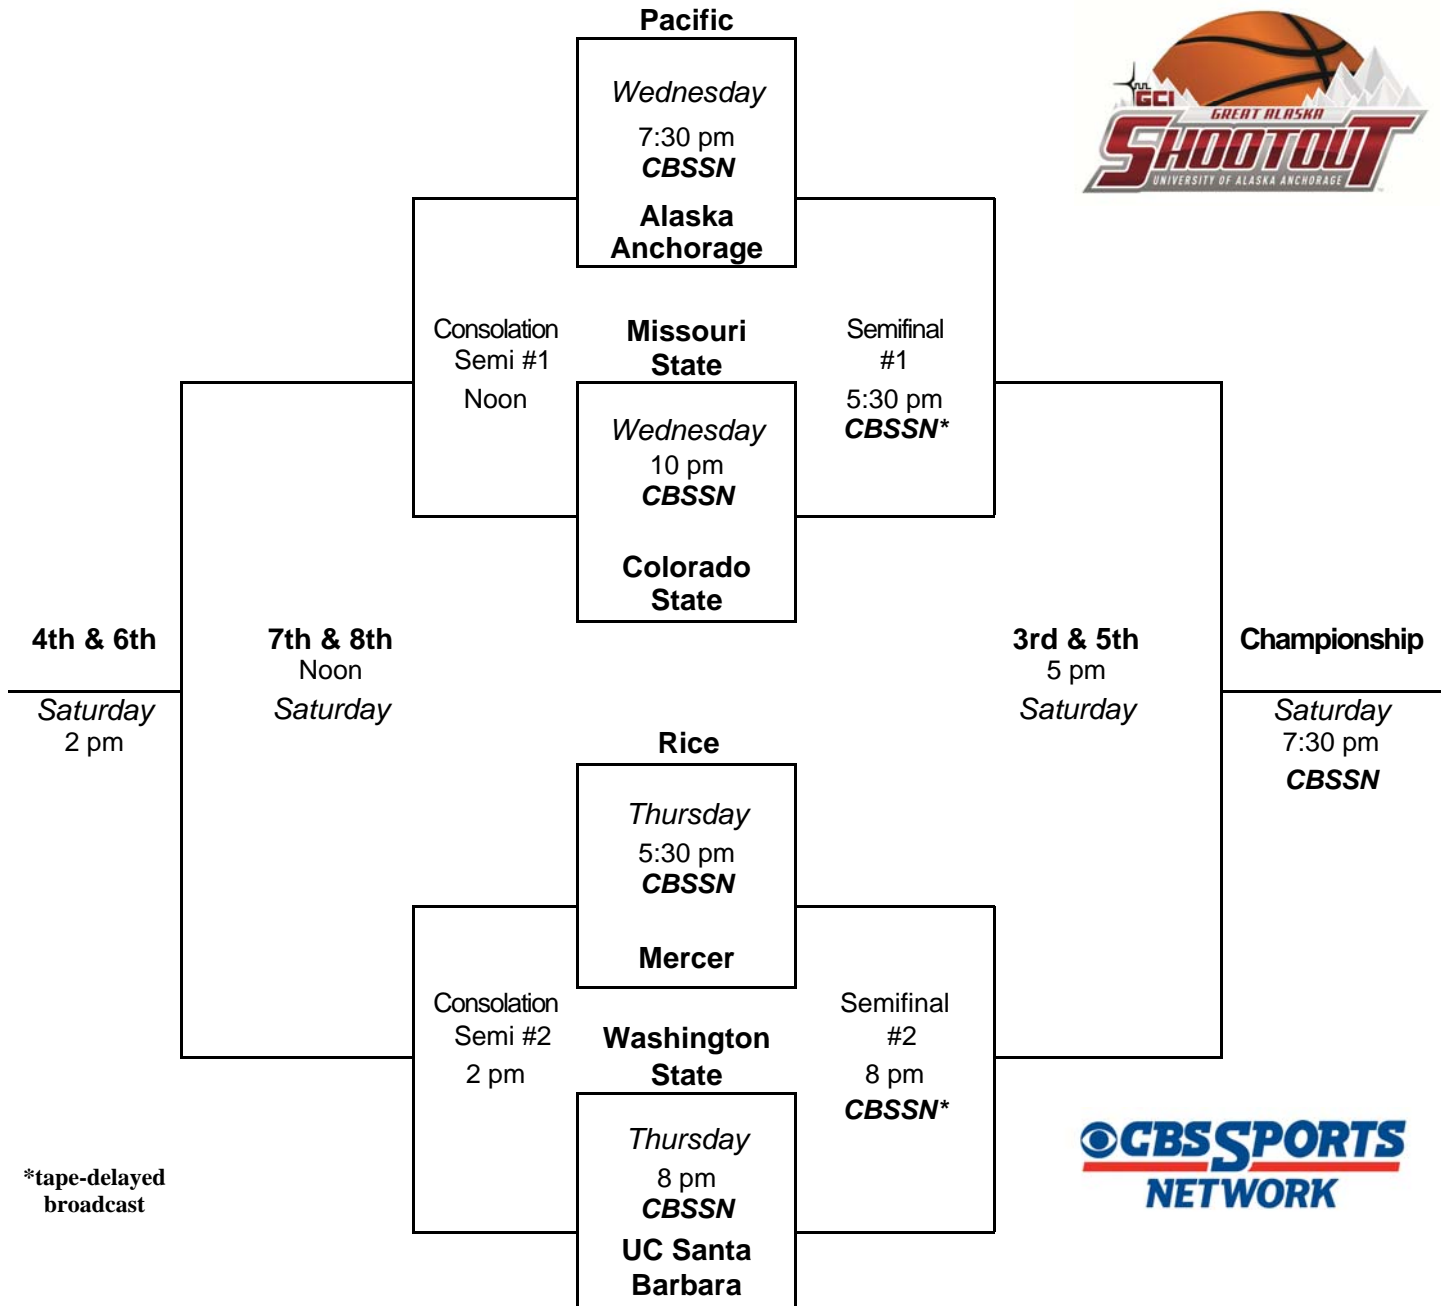

Men's Bracket

2014 GCI Great Alaska Shootout
Nov. 26-29 - Alaska Airlines Center - Anchorage, Alaska

NOV. 29
SATURDAY

NOV. 28
FRIDAY

NOV. 26-27
WED-THUR

NOV. 28
FRIDAY

NOV. 29
SATURDAY

Time Zone Comparison Chart

Alaska	Pacific	Mountain	Central	Eastern
1:00 pm	2:00 pm	3:00 pm	4:00 pm	5:00 pm